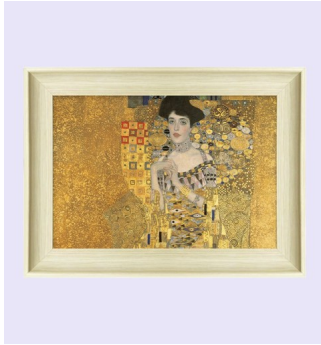

SELECT PRINT OPTIONS:

Rating: Not Rated Yet

Price

Base price with tax

Price with discount $83.00

Sales price $83.00

Sales price without tax $83.00

Discount

Tax amount

[Ask a question about this product](#)

Description